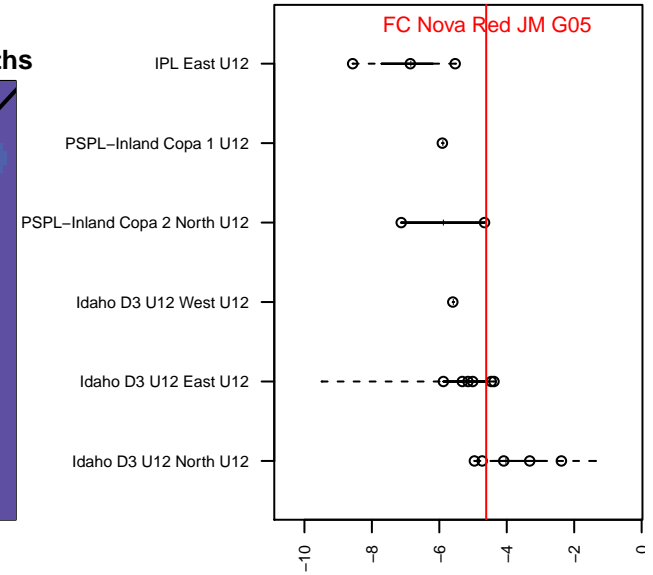

**attack and defense rating
relative to others at age
and all opponents in last 13 months**